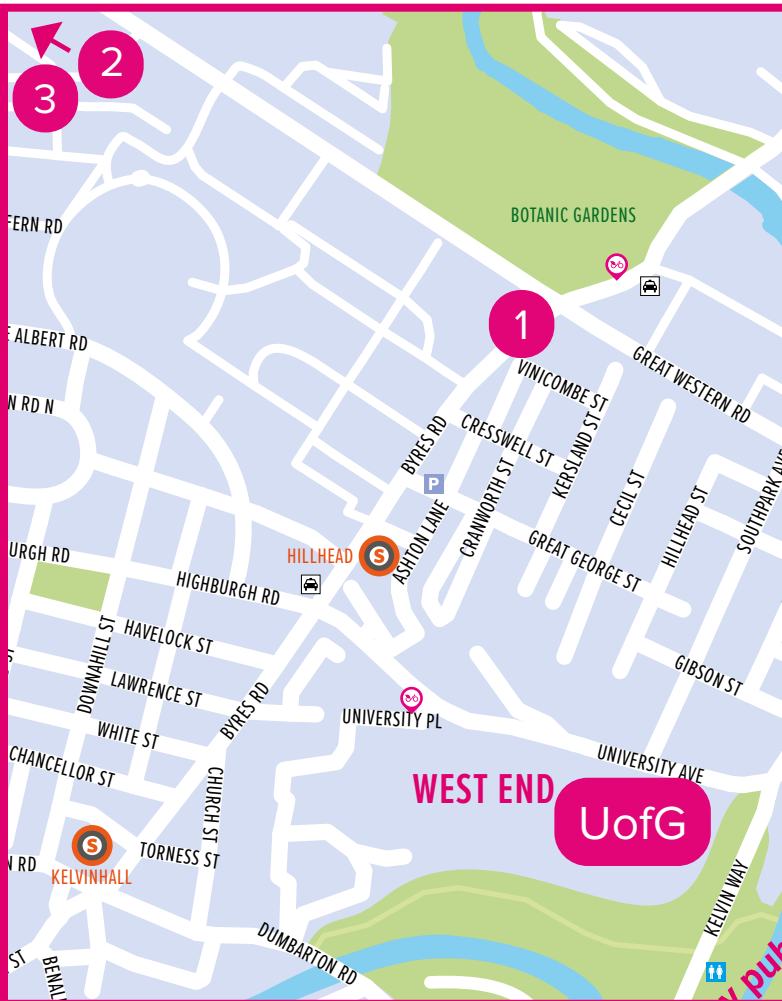

Hotels for the University of Glasgow

WEST END

1. Glasgow Grosvenor Hotel
2. Hotel Du Vin
3. Leonardo Inn Glasgow West End

CITY CENTRE Buchanan Street

5. Carlton George
6. Premier Suites George Square
7. Native Glasgow

CITY CENTRE Cowcaddens

4. DoubleTree by Hilton

CITY CENTRE St Enoch

8. Premier Inn St Enoch Square
9. Motel One
10. Yotel
11. Leonardo Hotel
12. Virgin
13. Clayton
14. Adagio Aparthotel

BOOK NOW

Click [here](#) to check best available rates and book.

Delegates are advised to book early to guarantee availability at their preferred hotel.

As an affiliate partner of Booking.com, Glasgow Convention Bureau will receive commission for confirmed accommodation booked through the above link.

**GLASGOW
CONVENTION
BUREAU**