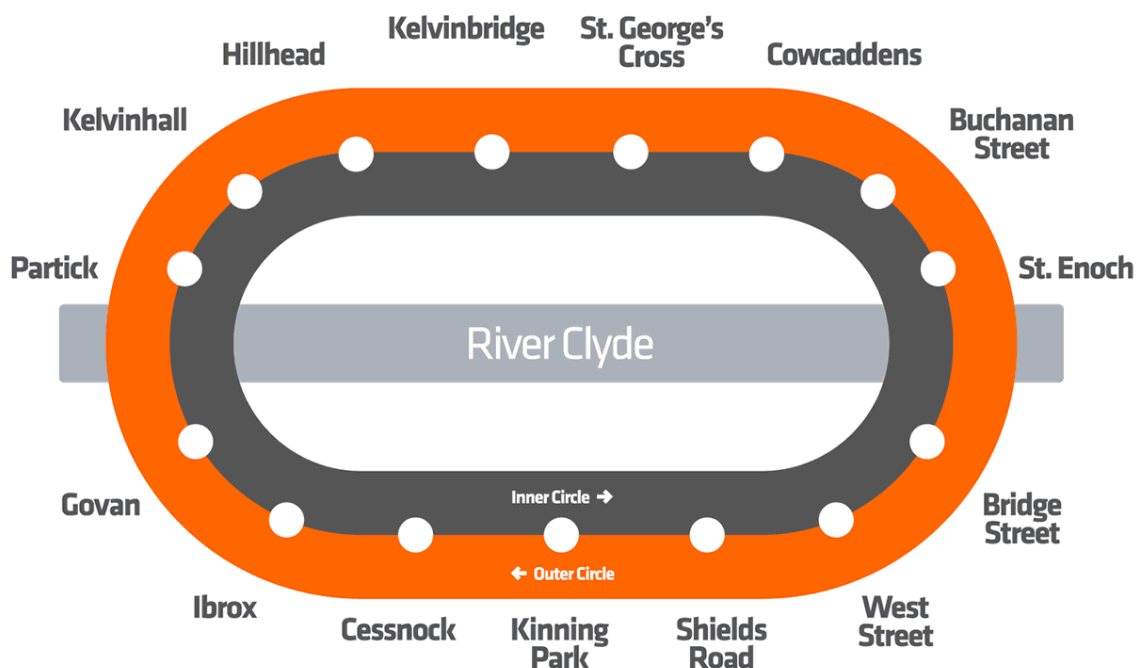

## Hotels for the University of Glasgow

The University of Glasgow is situated in the West End, with a variety of small hotels and guest houses nearby, as well as links to the City Centre hotels by Subway.

The closest Subway station to the main University campus is Hillhead and the closest stations for the City Centre are Buchanan Street and St. Enoch. Hotels near these stations are suggested below.

Glasgow Subway map